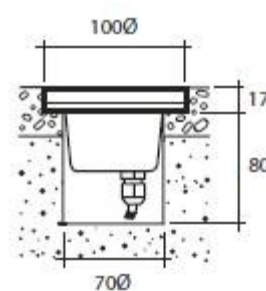

Size: 3W

Size: 5 & 7W

Size: 10W outdoor

Basic Technical Data:

Aluminium housing

72 pcs. SMD Cree Led total 5W

300 lumen at 3W, 500 lumen at 5W, 700 Lumen at 7W and 1000 Lumen at 10W

Viewing angle: 160 deg