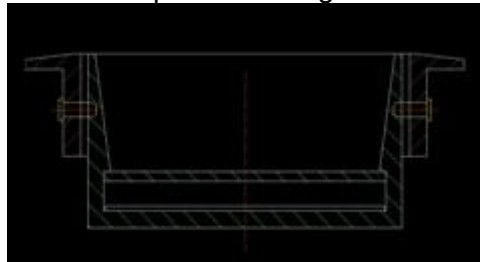

IP 67 model

Square finish

Now 4 models available: 3W, 5W, 7W and 10W outdoor IP67 (also in asymmetric)
Replaces 20W, 35W, 50W and 75W halogen bulbs respectively! With SMD Cree leds
Very nice wide angle lighting without any shadows..smaller view angle possible by recessed ring
Also available with adjustable lightsource and in square finishing

Size: 3W

Size: 5 & 7W

Size: 10W outdoor

Basic Technical Data:

Aluminium housing

72 pcs. SMD Cree Led total 5W

300 lumen at 3W, 500 lumen at 5W, 700 Lumen at 7W and 1000 Lumen at 10W

Viewing angle: 160 deg