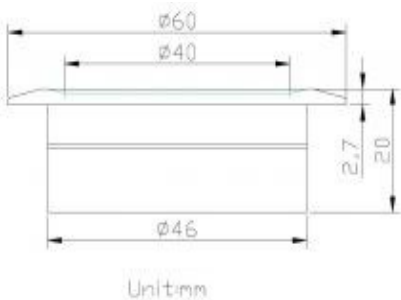

IP 67 model

Square finish

Now 4 models available: 3W, 5W, 7W and 10W outdoor IP67 (also in asymmetric)
Replaces 20W, 35W, 50W and 75W halogen bulbs respectively! With SMD Cree leds
Very nice wide angle lighting without any shadows..smaller view angle possible by recessed ring
Also available with adjustable lightsource and in square finishing

Size: 3W

Size: 5 & 7W

Size: 10W outdoor

Basic Technical Data:

Aluminium housing

72 pcs. SMD Cree Led total 5W

300 lumen at 3W, 500 lumen at 5W, 700 Lumen at 7W and 1000 Lumen at 10W

Viewing angle: 160 deg