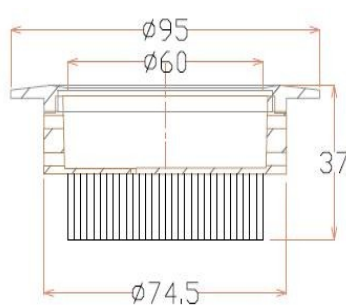

Size: 3W

Size: 5 & 7W

Size: 10W outdoor

Basic Technical Data:

Aluminium housing

72 pcs. SMD Cree Led total 5W

300 lumen at 3W, 500 lumen at 5W, 700 Lumen at 7W and 1000 Lumen at 10W

Viewing angle: 160 deg