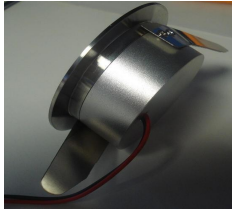

Custom made LED and EL lighting..

www.wkled.nl

wim@wkled.nl

WK LED DIMMABLE RECESSED SPOT

Benefits:

Indoor model

Outdoor model

Warm white 3000K

IP 67 model

Square finish

Now 4 models available: 3W, 5W, 7W and 10W outdoor IP67 (also in asymmetric)
Replaces 20W, 35W, 50W and 75W halogen bulbs respectively! With SMD Cree leds
Very nice wide angle lighting without any shadows..smaller view angle possible by recessed ring
Also available with adjustable lightsource and in square finishing

All models available in IP44 and IP67, so suitable for interior and exterior

Colours available: natural white, warm white up to 2800K and RGB

Finished in Polished Stainless Steel 316, Brushed Stainless 316, Goldplated and Aluminium

Size: 3W

Size: 5 & 7W

Size: 10W outdoor

Basic Technical Data:

Aluminium housing

72 pcs. SMD Cree Led total 5W

300 lumen at 3W, 500 lumen at 5W, 700 Lumen at 7W and 1000 Lumen at 10W

Viewing angle: 160 deg