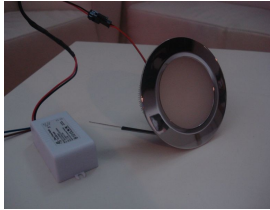

Custom made LED and EL lighting..

www.wkled.nl

wim@wkled.nl

WK LED DIMMABLE RECESSED SPOT

Benefits:

Indoor model

Outdoor model

Warm white 3000K

IP 67 model

Square finish

Now 4 models available: 3W, 5W, 7W and 10W outdoor IP67 (also in asymmetric)
Replaces 20W, 35W, 50W and 75W halogen bulbs respectively! With SMD Cree leds
Very nice wide angle lighting without any shadows..smaller view angle possible by recessed ring
Also available with adjustable lightsource and in square finishing

All models available in IP44 and IP67, so suitable for interior and exterior

Colours available: natural white, warm white up to 2800K and RGB

Finished in Polished Stainless Steel 316, Brushed Stainless 316, Goldplated and Aluminium

Size: 3W

Size: 5 & 7W

Size: 10W outdoor

Basic Technical Data:

Aluminium housing

72 pcs. SMD Cree Led total 5W

300 lumen at 3W, 500 lumen at 5W, 700 Lumen at 7W and 1000 Lumen at 10W

Viewing angle: 160 deg