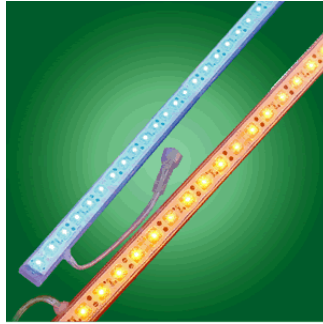

Custom made LED and EL lighting..
www.wktrading.nl
wktrading@casema.nl

WK LED BAR

WK LED BAR NON WATERPROOF

WK LED BAR WATERPROOF

WK LED BAR RGB

Product: WK-LED-BAR Cuttable at 3 led's and Linkable to longer lengths

LED:	High Brightness Piranha LED				
Emitting Color:	Red	Yellow	Green	Blue	White / Warm White
Wavelength (nm):	625-635	586-594	510-525	460-475	X=0.31 y=0.32
50% Power Angle (2θ½):	30°/120°	30°/120°	30°/120°	30°/120°	30°/120°
Intensity (mcd):	>250*3	>250*3	>1000*3	>400*3	>1000*3
Lumen (lm):	45	22.5	45	22.5	45
Power Consumption:	2.4W	2.4W	2.4W	2.4W	2.4W
Current:	20mA	20mA	20mA	20mA	20mA
Voltage:	DC12V				
Connector:	2P male at both ends				
Cable:	AWG 22, UL, 1007, L=10cm, 2 cables				
Life Time:	50,000hrs				
Dimension:	L*W*H=585*14.3*6.8mm				
Approval:	CE Certificate,				
Weight:	12g				

Features:

1. Different viewing angle (60°, 120°) and many pure colours available for choice at will.
2. Unique plug and play design allows the LED Strips to be installed easily according to the desired length, cuttable every 3pcs LEDs.
3. Unique circuit design with strong resistance against static electricity ensures the stability of the modules, long lifespan guaranteed.
4. Application: Interior lighting, Cabinet lighting, Decoration etc..

Mounting clips and bars available