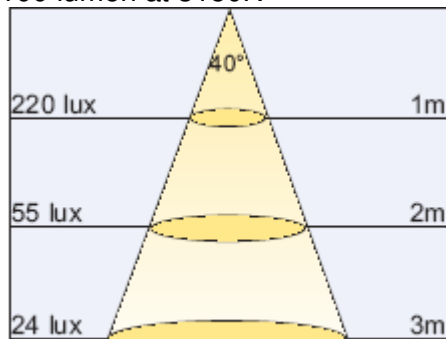

### Basic Technical Data:

3 W Led

100 lumen at 3150K

Viewing angle: 40-120 deg

Sizes: gross. 50mm diam., nett. 45mm diam.\*D25mm

Dimmable with **WK LED DIM Driver**