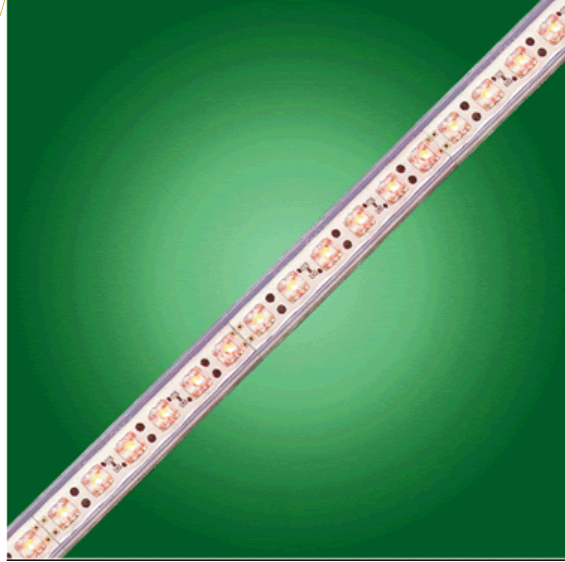

WK LED WATERPROOF BAR

WK LED WATERPROOF BAR Series

- *Adopt Piranha Superflux LED
- *Both ends with waterproof plug
- *PCB LED BAR, in aluminium mold
- *Level of protection is IP68
- *Linkable
- *Working temperature: -25dg—65dg

WK LED Neon Tube Light Series

| Item Number | Color | Voltage | Wattage | Dimension | Viewing angle | Intensity mcd | LED Number | IP |
|-------------|--------|---------|----------|---------------|---------------|---------------|------------|----|
| WK-LED-WB-R | RED | 24VDC | 4.8/9.6W | 21*500/1000mm | 90° | 1200*30 | 30/60 | 68 |
| WK-LED-WB-Y | YELLOW | 24VDC | 4.8/9.6W | 21*500/1000mm | 90° | 1300*30 | 30/60 | 68 |
| WK-LED-WB-B | BLUE | 24VDC | 2.4/4.8W | 21*500/1000mm | 90° | 500*30 | 30/60 | 68 |
| WK-LED-WB-G | GREEN | 24VDC | 2.4/4.8W | 21*500/1000mm | 90° | 1600*30 | 30/60 | 68 |
| WK-LED-WB-W | WHITE | 24VDC | 2.4/4.8W | 21*500/1000mm | 90° | 1800*30 | 30/60 | 68 |

Applications:

- *Very suitable for furniture lighting
- *Display lighting
- *Outdoor square, scene decoration
- *Advertising signboard decoration
- *Indoor decoration
- *Stage decoration