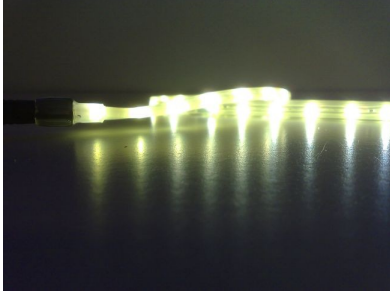

Custom made LED and EL lighting..

www.wkled.nl / www.wktrading.nl

wktrading@casema.nl

WK MICRO-LED WHITE SERIES

Linear LED lighting has many applications..the smaller the size the bigger the applications!
Now we introduce to you:

WK Micro LED

The world's smallest LED based ropelight!

Based on SMD chip led's it is super small and bright!

Due to it's super compact round design (5.5mm) or rectangular design (3.5*5.5mm) it is very bright, light weight, flexible, energy saving and waterproof (IP68)

WK Micro LED is very flexible and can be bend convex and covex

Available in 220V and 24V , cuttable every 100cm at 220V and 17cm at 24V (36 led's) 8cm (60 led's)

Maximum loading length: 125 mtr at 220V and 20 meter at 24V

Available with 36 and 60 led's per meter

WK Micro Led is *the* answer for linear lighting!

Perfect for cove lighting, under cabinet lighting, around furniture lighting etc.etc.

Available in **warm white 2800K** and **soft white 4000K**, other colours upon request