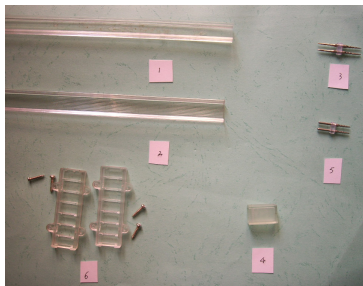

WK Mini Led

Based on 3mm “warm white” LED this is the killer “app” for linear lighting!
The led’s are mounted horizontally in order to avoid seeing the dot’s as much as possible

Due to it’s very compact design (6*9mm) it is very bright, light weight, flexible, energy saving and waterproof (IP65)
LED Mini Flat is very flexible and can be bend convex and covex

Available in 12V and 24V , cuttable every 7.5cm at 12V and 15cm at 24V
Maximum length to led driver: 20-25 meter at 12V and 50 meter at 24V

WK Mini Led is *the* answer for linear lighting!
Perfect for cove lighting, under cabinet lighting, around furniture lighting etc.etc.

Available in **warm white 2800K**, other colours upon request

Item No.	LED Spacing	Voltage	Length	Size	Power	Remark
wk-mini-led	1,8cm	12V/24V	300Ft	6*9mm	2,75W/mtr 15mA/led	CUTTING UNIT:7.5cm.

Accessories available like; front connectors, end caps, splice connectors, led drivers, mounting clips etc.

2 pin connectors..