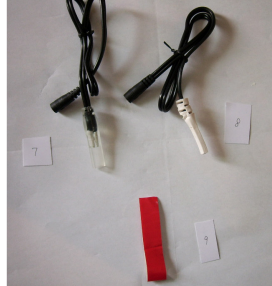

WK LED WARM WHITE

After long years of research and development we finally introduce to you:

WK Mini Led

Based on 3mm “warm white” LED this is the killer “app” for linear lighting!
The led’s are mounted horizontally in order to avoid seeing the dot’s as much as possible

Due to it’s very compact design (6*9mm) it is very bright, light weight, flexible, energy saving and waterproof (IP65)
LED Mini Flat is very flexible and can be bend convex and covex

Available in 12V and 24V , cuttable every 7.5cm at 12V and 15cm at 24V
Maximum length to led driver: 20-25 meter at 12V and 50 meter at 24V

WK Mini Led is *the* answer for linear lighting!
Perfect for cove lighting, under cabinet lighting, around furniture lighting etc.etc.

Available in **warm white 2800K**, other colours upon request

Item No.	LED Spacing	Voltage	Length	Size	Power	Remark
wk-mini-led	1,8cm	12V/24V	300Ft	6*9mm	2,75W/mtr 15mA/led	CUTTING UNIT:7.5cm.

Accessories available like; front connectors, end caps, splice connectors, led drivers, mounting clips etc.

2 pin connectors..

front connectors..

transparent mounting channel with adhesive backside..