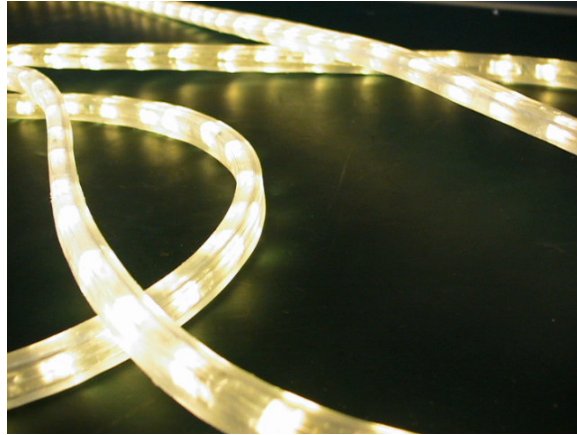

WK LED WARM WHITE

After long years of research and development we finally introduce to you:

WK Mini Led

Based on 3mm “warm white” LED this is the killer “app” for linear lighting!
The led’s are mounted horizontally in order to avoid seeing the dot’s as much as possible

Due to it’s very compact design (6*9mm) it is very bright, light weight, flexible, energy saving and waterproof (IP65)
LED Mini Flat is very flexible and can be bend convex and covex

Available in 12V and 24V , cuttable every 7.5cm at 12V and 15cm at 24V
Maximum length to led driver: 20-25 meter at 12V and 50 meter at 24V

WK Mini Led is *the* answer for linear lighting!
Perfect for cove lighting, under cabinet lighting, around furniture lighting etc.etc.

Available in **warm white 2800K**, other colours upon request

Item No.	LED Spacing	Voltage	Length	Size	Power	Remark
wk-mini-led	1,8cm	12V/24V	300Ft	6*9mm	2,75W/mtr 15mA/led	CUTTING UNIT:7.5cm.