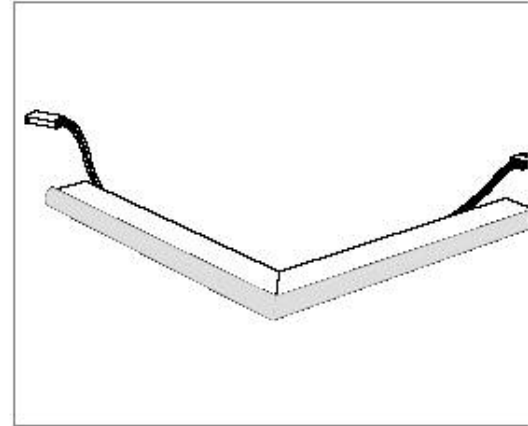

## PLEXINEON® OUTSIDE CORNER PIECE

### iLight # PN24(COLOR)9M9

- Plexineon outside mitered 9" X 9" corner piece is perfect for outside corners of buildings. The whole piece lights down to the mitered edge, giving a clean consistent look.
  - Measurements from back of product
  - LED colors available: red, orange, amber, blue, green, teal and white
  - Plastic channel colors available: silver, red, yellow, blue, green, white and black
- *Note: White Plexineon comes in silver channel only*