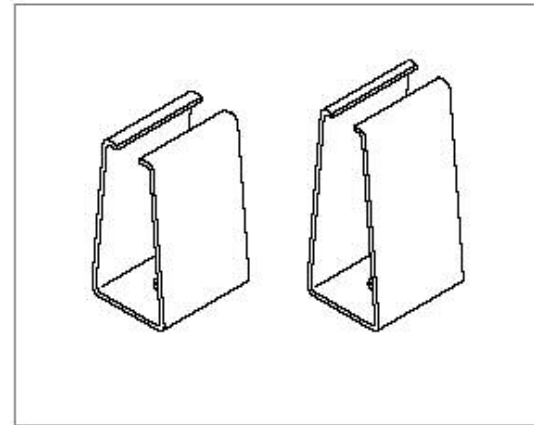

# PLEXINEON® MOUNTING CLIPS

## iLight # PNC125 & PNC150

- Plexineon mounting clips are made of stainless steel and powder-coated to match the plastic channel.
- Clips come in two sizes: 1.25" tall and 1.50" tall
- 1.25" clips are for Plexineon without c-channel
- 1.50" clips are for standard Plexineon with c-channel
- Clip colors available are: silver, red, yellow, blue, green, white and black

(C-channel is a supportive piece attached to the product in the factory used on straight pieces for added rigidity.)

*WK Trading+Marketing*

[www.wktrading.nl](http://www.wktrading.nl)

[wktrading@wxs.nl](mailto:wktrading@wxs.nl)