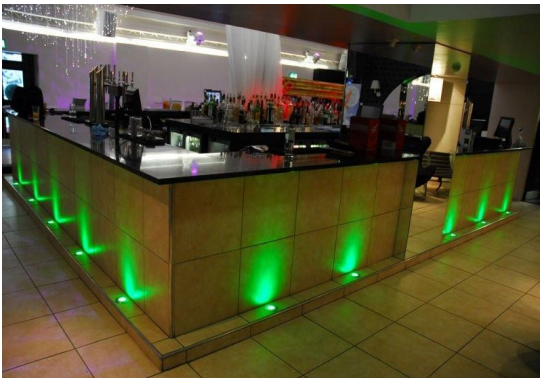

Recessed RGB lights

This product line sets itself apart by using SMD led's and using tough glass, it creates natural looking warm light Controllable with our RGB controllers or DMX-512

WK LED RDL-3-RGB

Benefits:

- Very low decay power SMD led's
- Also available with Cree led's
- Usefull lifetime > 50.000 hours
- View angle 120 degrees
- IP44 indoor / IP67 outdoor
- Small size: 28mm cut size
- Warm white from 2700K up to 4000K
- Other colours: regular White, Red, Green, Blue and RGB

Applications:

- Luxury interiors and exteriors
- Stairsteps, etc.etc..
- Suitable for Indoor and outdoor use

Specifications:

WK LED RDL-3RGB	Description	Accessories
	Led's: SMD, 3W Power: 3W at 3V Cut size: 28mm Depth: 30mm Diameter: 35mm Lens: Tough glass Lightsource: recessed with mirror Lumen: 150 Control: RGB or DMX-512 Colour index (Ra): >85 View angle: 120 deg. IP value: IP67 outdoor Housing: Aluminium Outer ring: Aluminium brushed, 316 Steel brushed or polished Colours: Warm white, White, Red, Green, Blue and RGB Warranty: up to 3 years	LED driver LED RGB control LED DMX-512 control