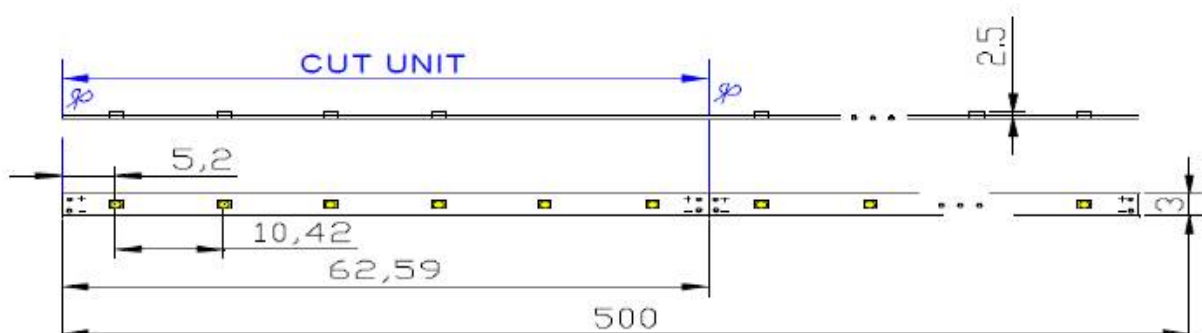

Stemerdingweg 12 | 3769 CE Soesterberg | The Netherlands

Tel:+31-346331777| Mob:+31-649305050 | Fax:+31-346350770 | www.wkled.nl